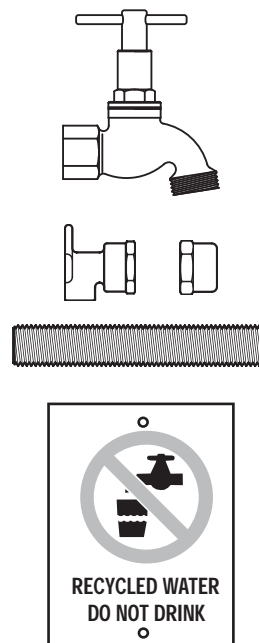

Tapware to be used with recycled water systems must be identified by a purple colour coating and have non standard inlet thread connections and a removable handle. This in conjunction with the prohibition signs also provided within the kits, helps ensure recycled water is only used for its designated purposes.

This kit can also be mounted against an existing wall with the plumbing exposed on the face of the wall.

Code	Description
7255	15MM STAND PIPE KIT 1 x 5/8" MALE PURPLE HOSE TAP WITH REMOVABLE HANDLE 1 x 5/8" FEMALE x 1/2" CAPILLARY LUGGED ELBOW 1 x 5/8" BRASS PLUG 1 X PROHIBITION SIGN
7260	20MM STAND PIPE KIT 1 x 5/8" MALE PURPLE HOSE TAP WITH REMOVABLE HANDLE 1 x 5/8" FEMALE x 3/4" CAPILLARY LUGGED ELBOW 1 x 5/8" BRASS PLUG 1 X PROHIBITION SIGN

As a part of their initiatives to improve water conservation, state governments and local water authorities have committed to a strategy to increase the use of grey or recycled water.

Through its introduction in new housing estates it is intended to utilise recycled water in applications such as toilet flushing and garden irrigation.

The wall mount kit is designed to allow the mounting of the plumbing for the tap to be concealed behind the wall.

The kit is supplied in two sizes with either a 150mm or 300mm allthread to allow for different wall depths.